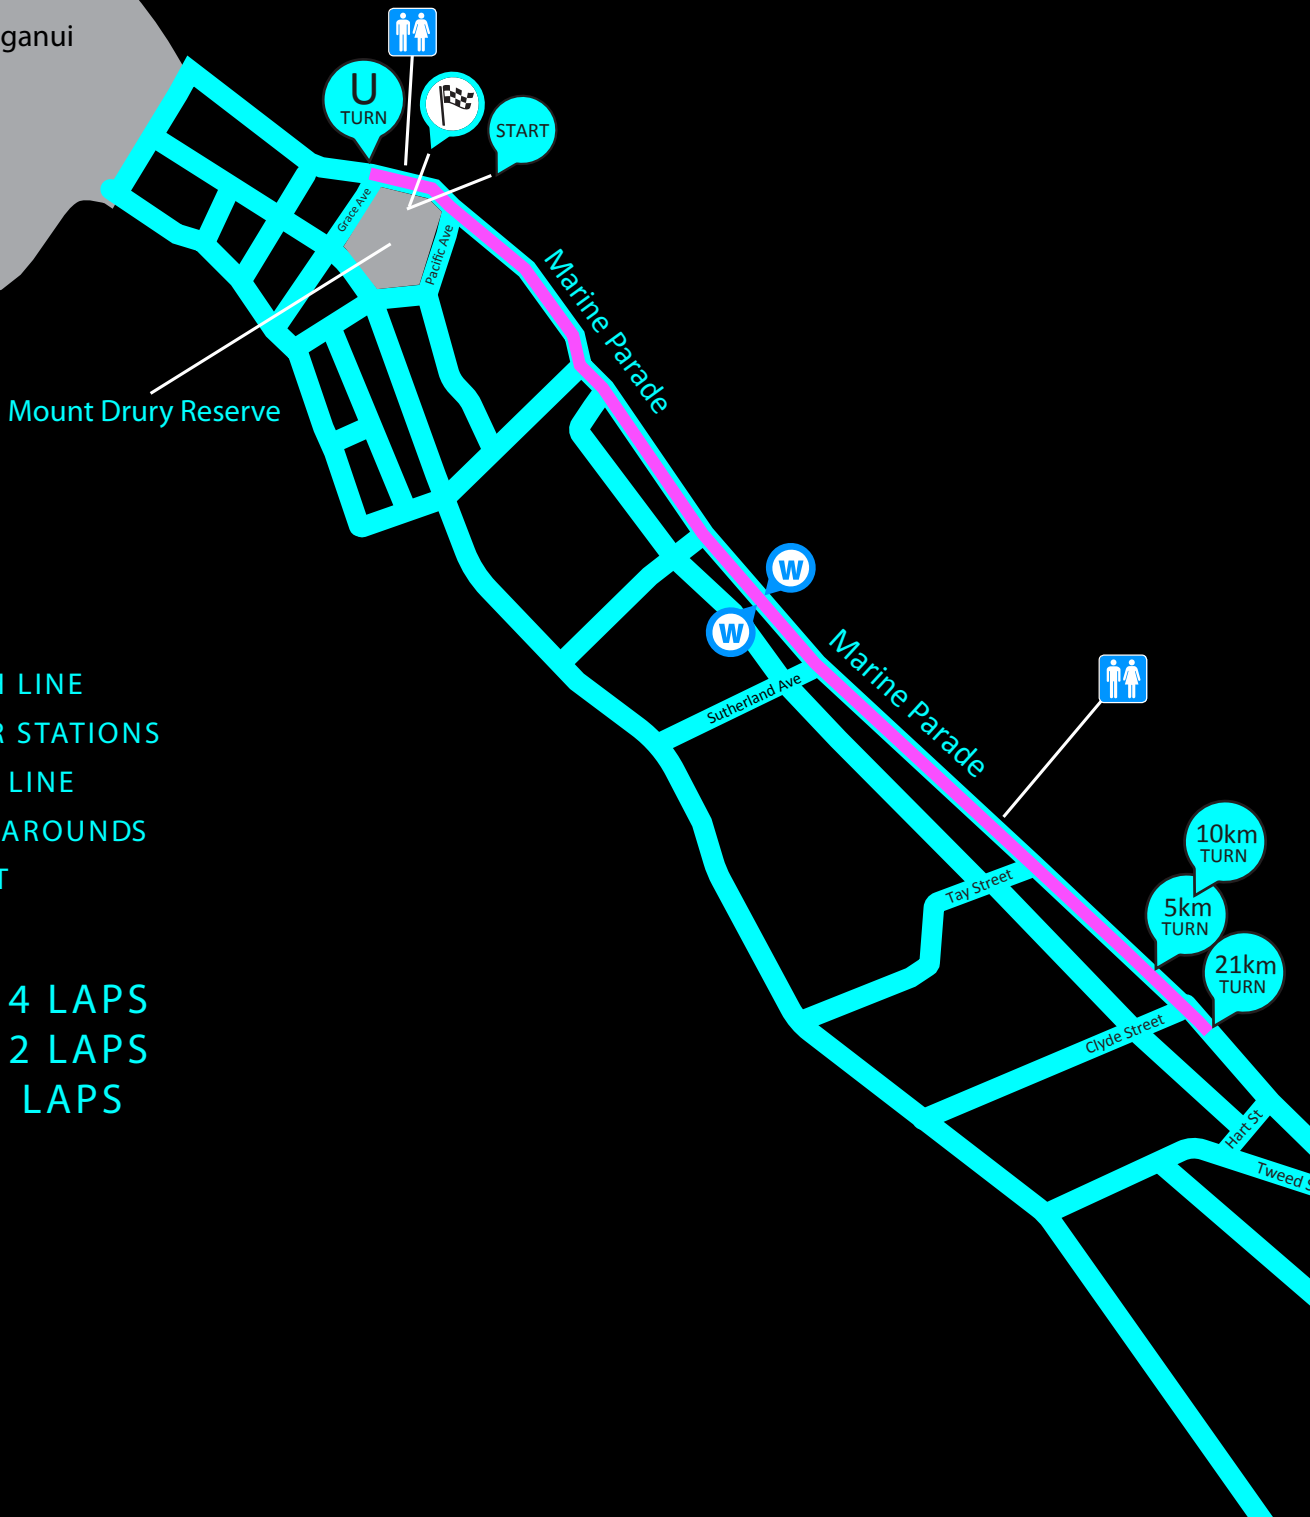

WE RUN THE NIGHT

MOUNT MAUNGANUI
21KM, 10KM & 5KM

Mount Maunganui

- FINISH LINE
- WATER STATIONS
- START LINE
- TURN-AROUNDS
- TOILET

21km - 4 LAPS
10km - 2 LAPS
5km - 1 LAP