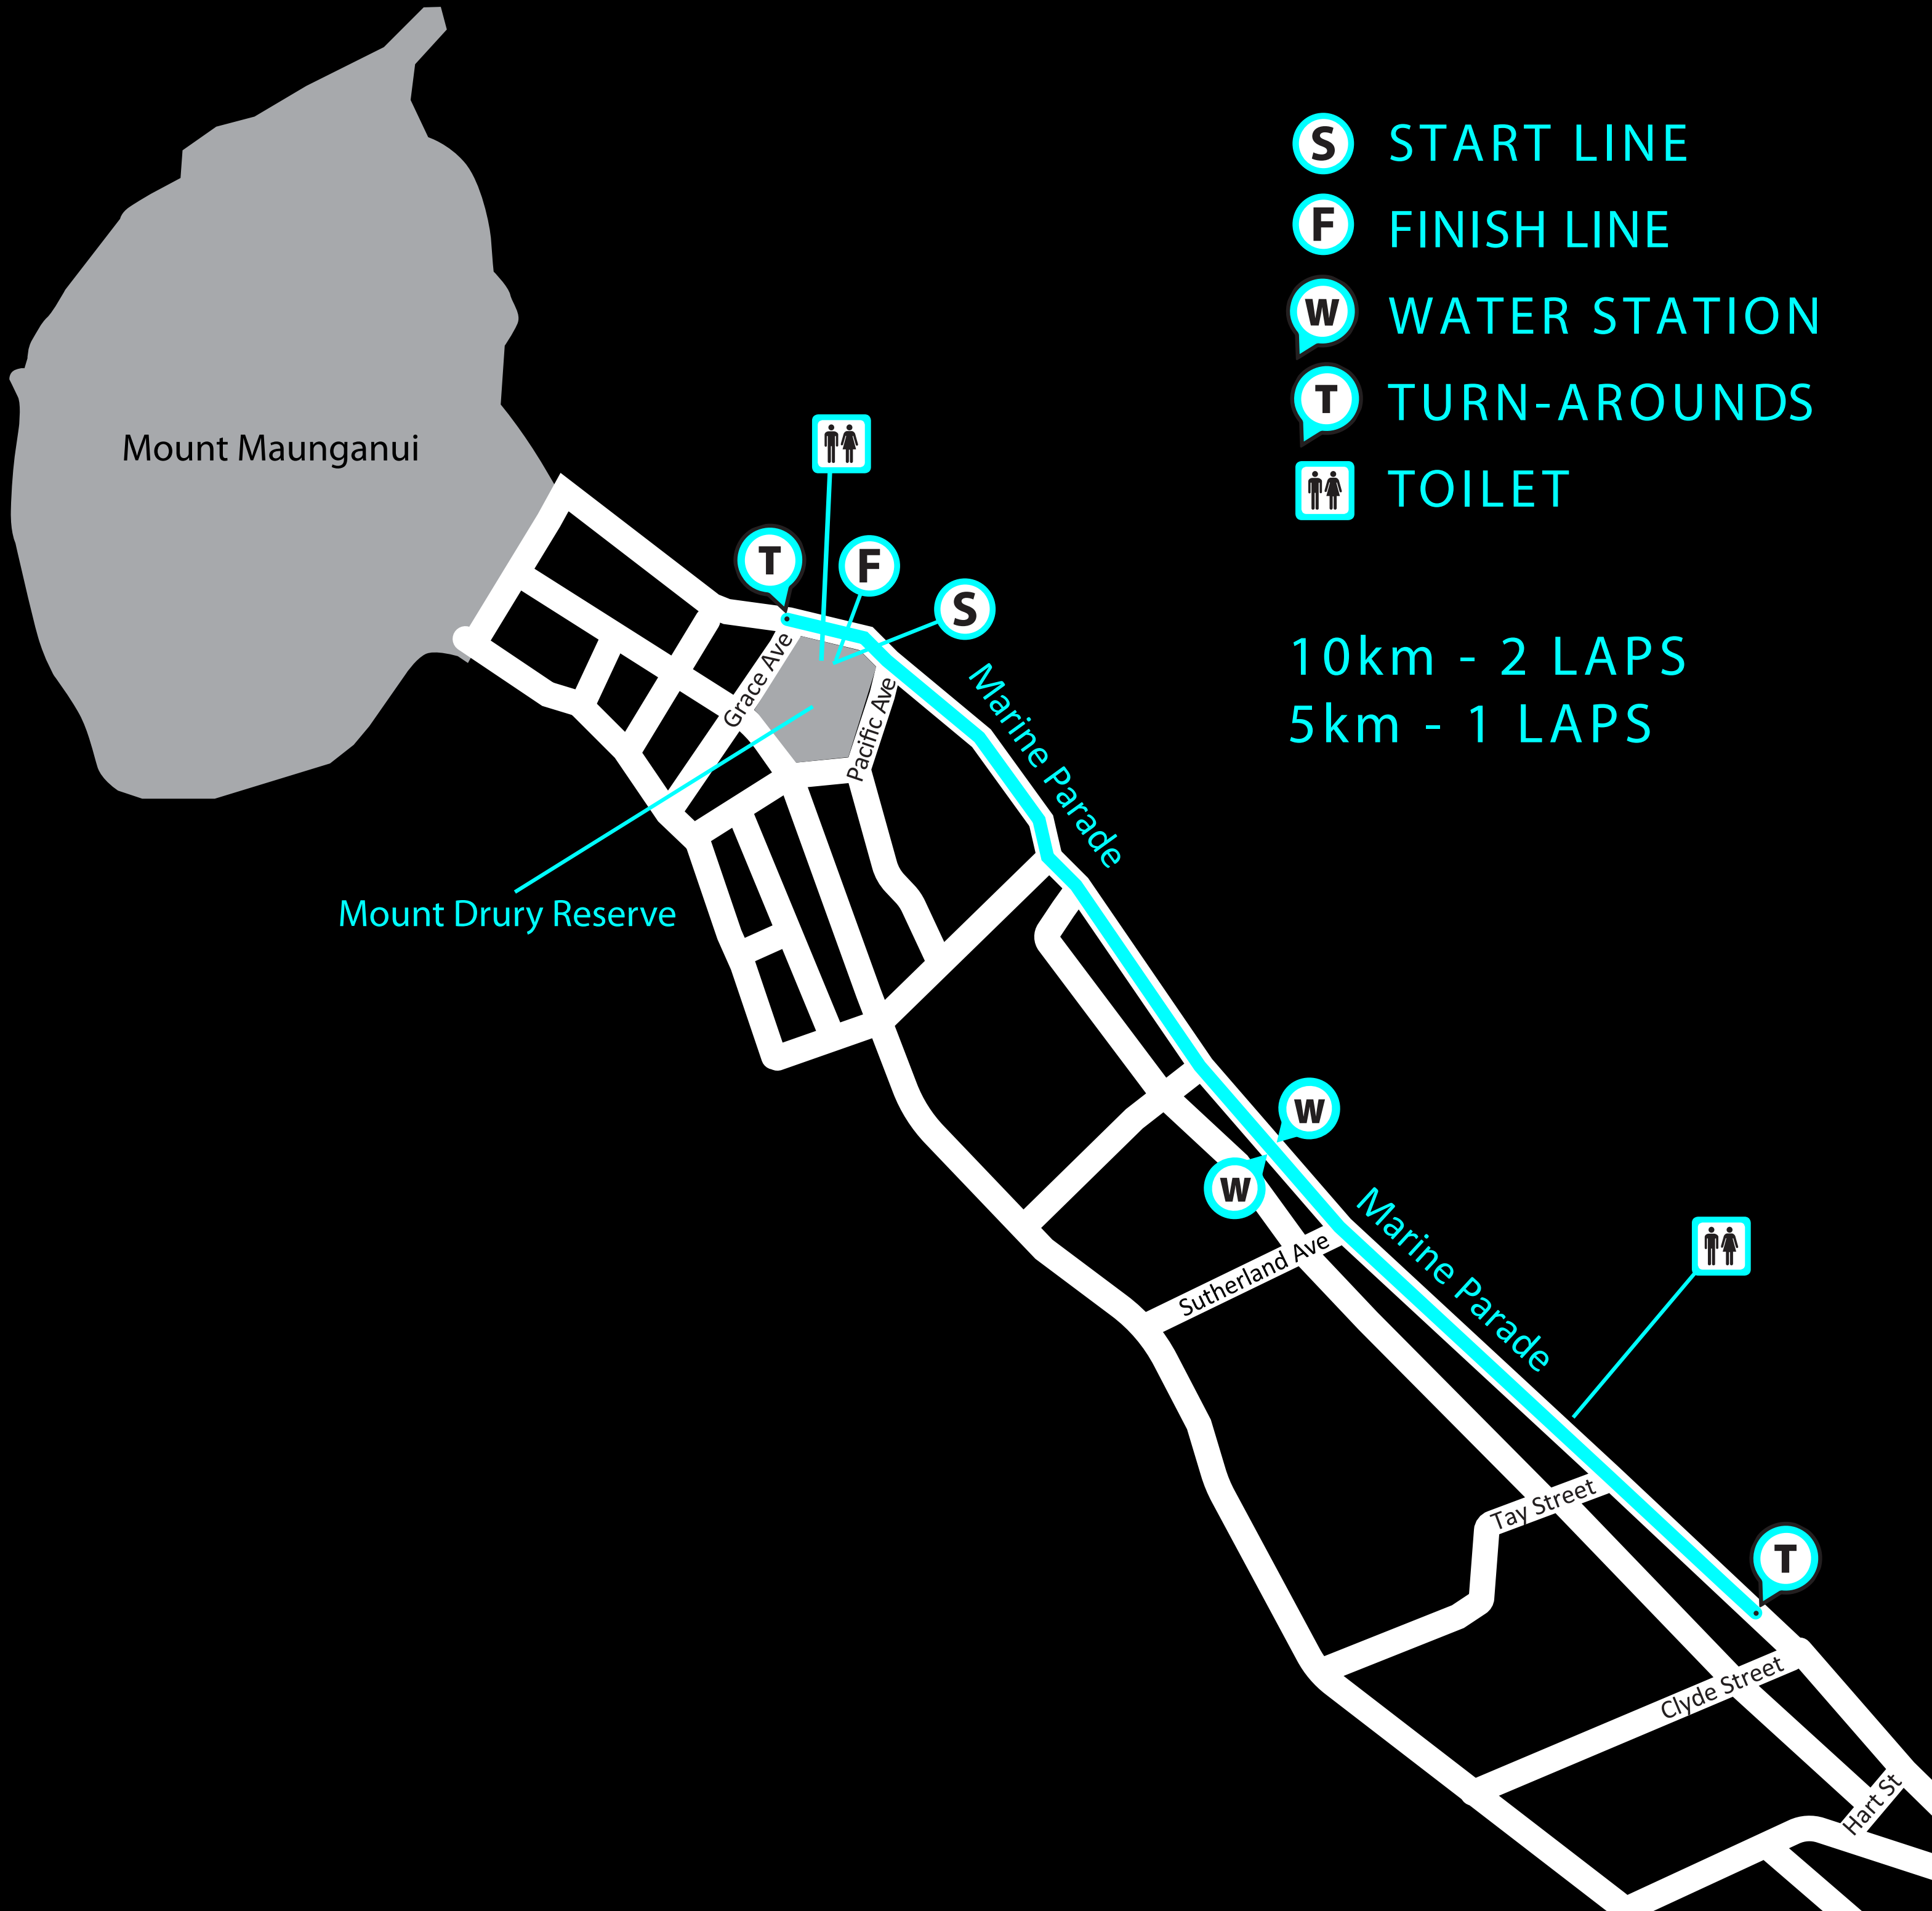

- S** START LINE
- F** FINISH LINE
- W** WATER STATION
- T** TURN-AROUNDS
-  TOILET

10km - 2 LAPS
 5km - 1 LAPS

Mount Maunganui

Mount Drury Reserve

Grace Ave

Pacific Ave

Marine Parade

Sutherland Ave

Marine Parade

Tay Street

Clyde Street

Hart St